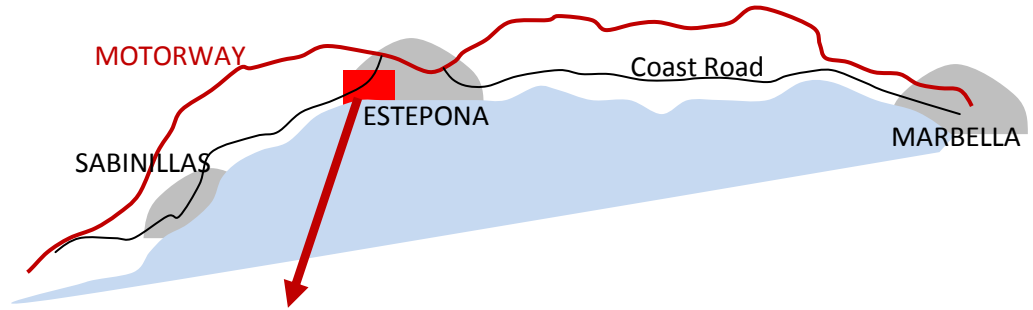

Chaplaincy House
 Calle Juan de Fuca 27
 Urb. Beverley Hill
 29680 Estepona
 Malaga
 Tel 952 808 605
 Mobile 666 902 155
 GPS: 36.418419, -5.175676

Anglican Chaplaincy for Costa del Sol West

Located at the west end of Estepona bypass, near the Shell Garage and Estepona Palace Hotel.
 If coming off the Carretera (coast road, A7) then drive to the Estepona Palace Hotel and do a U turn at the roundabout, then first on the right.