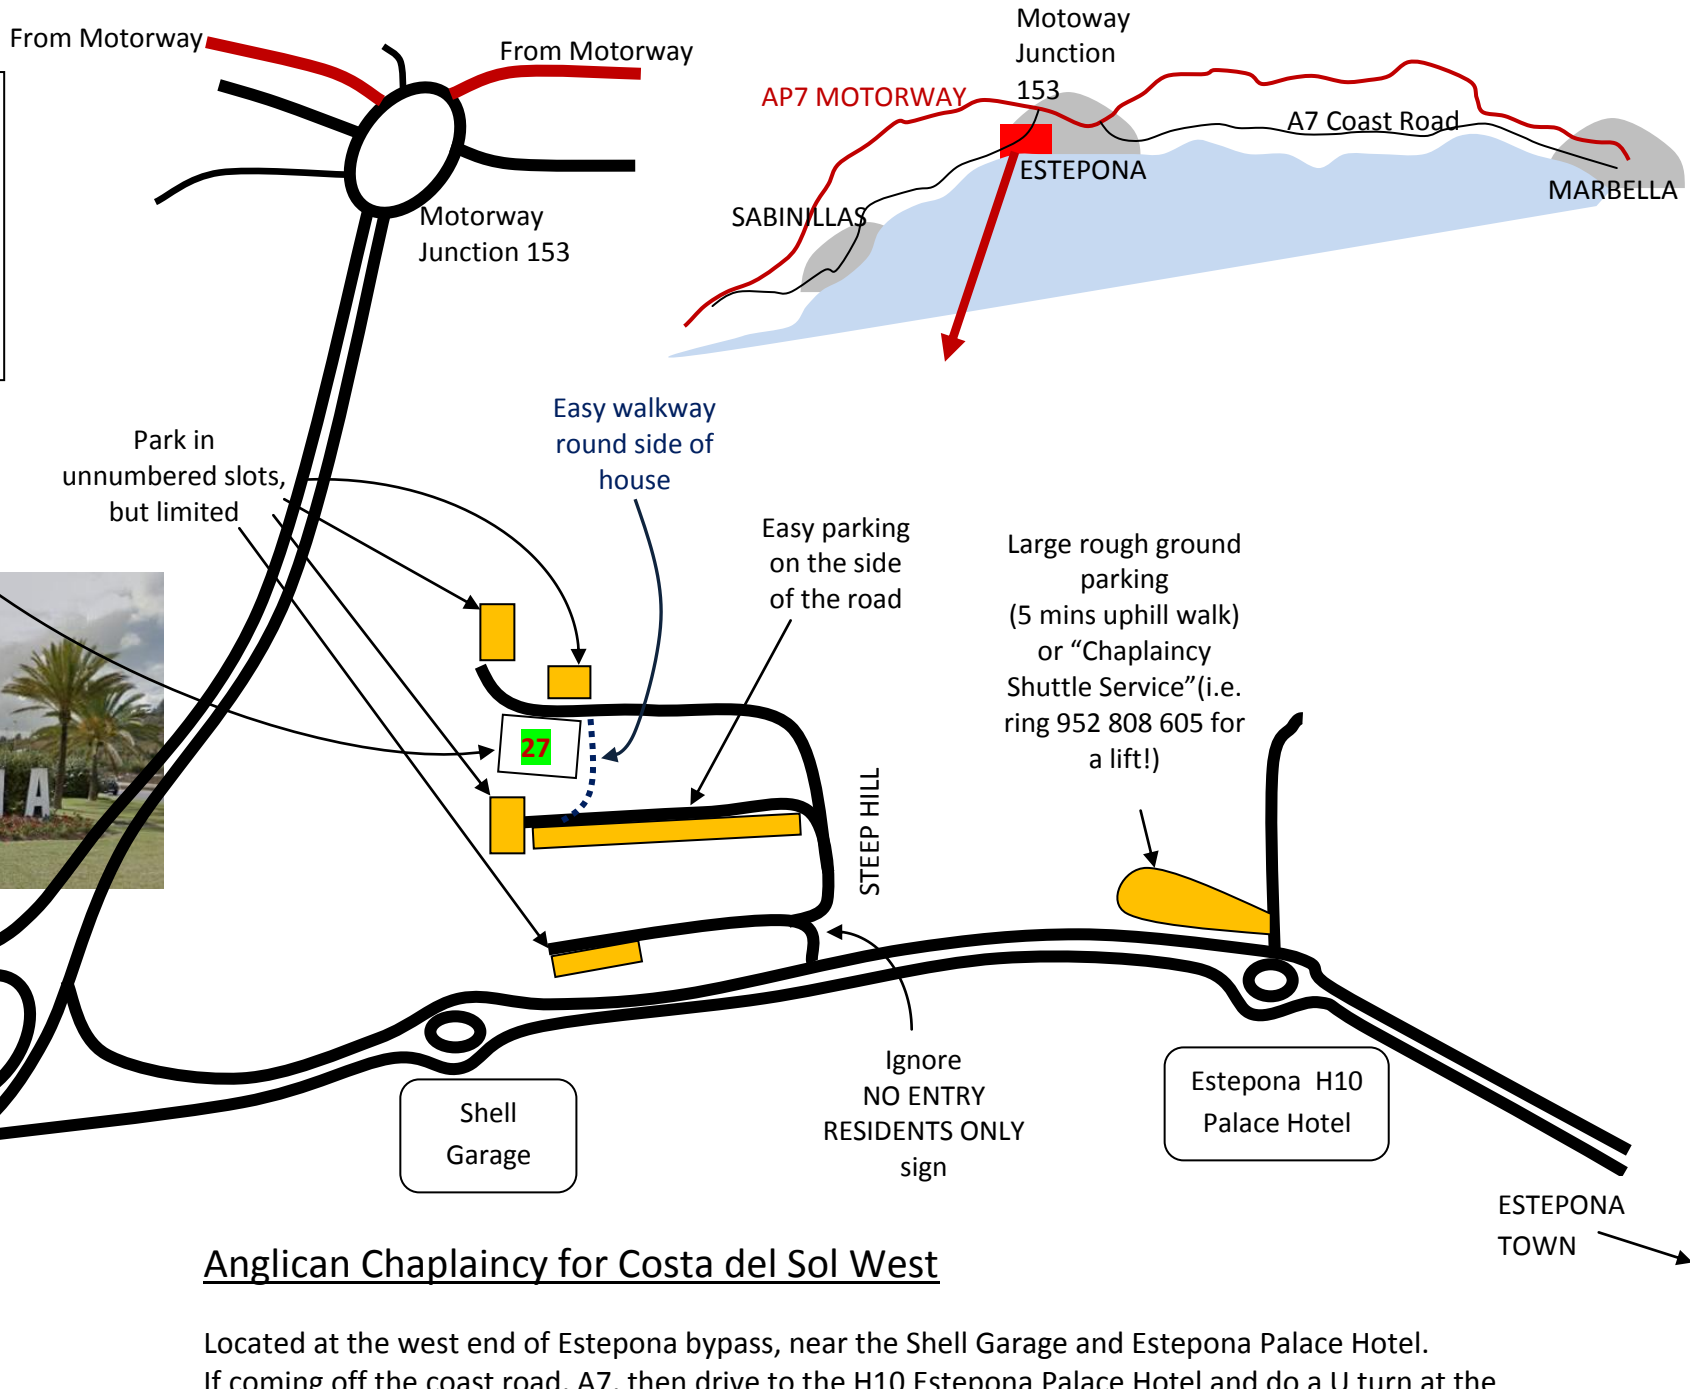

Chaplaincy House
 Calle Juan de Fuca 27
 Urb. Beverley Hill
 29680 Estepona
 Malaga
 Tel 952 808 605
 Mobile +44 7475768724
 GPS: 36.418419, -5.175676

Anglican Chaplaincy for Costa del Sol West

Located at the west end of Estepona bypass, near the Shell Garage and Estepona Palace Hotel. If coming off the coast road, A7, then drive to the H10 Estepona Palace Hotel and do a U turn at the roundabout, then first on the right.