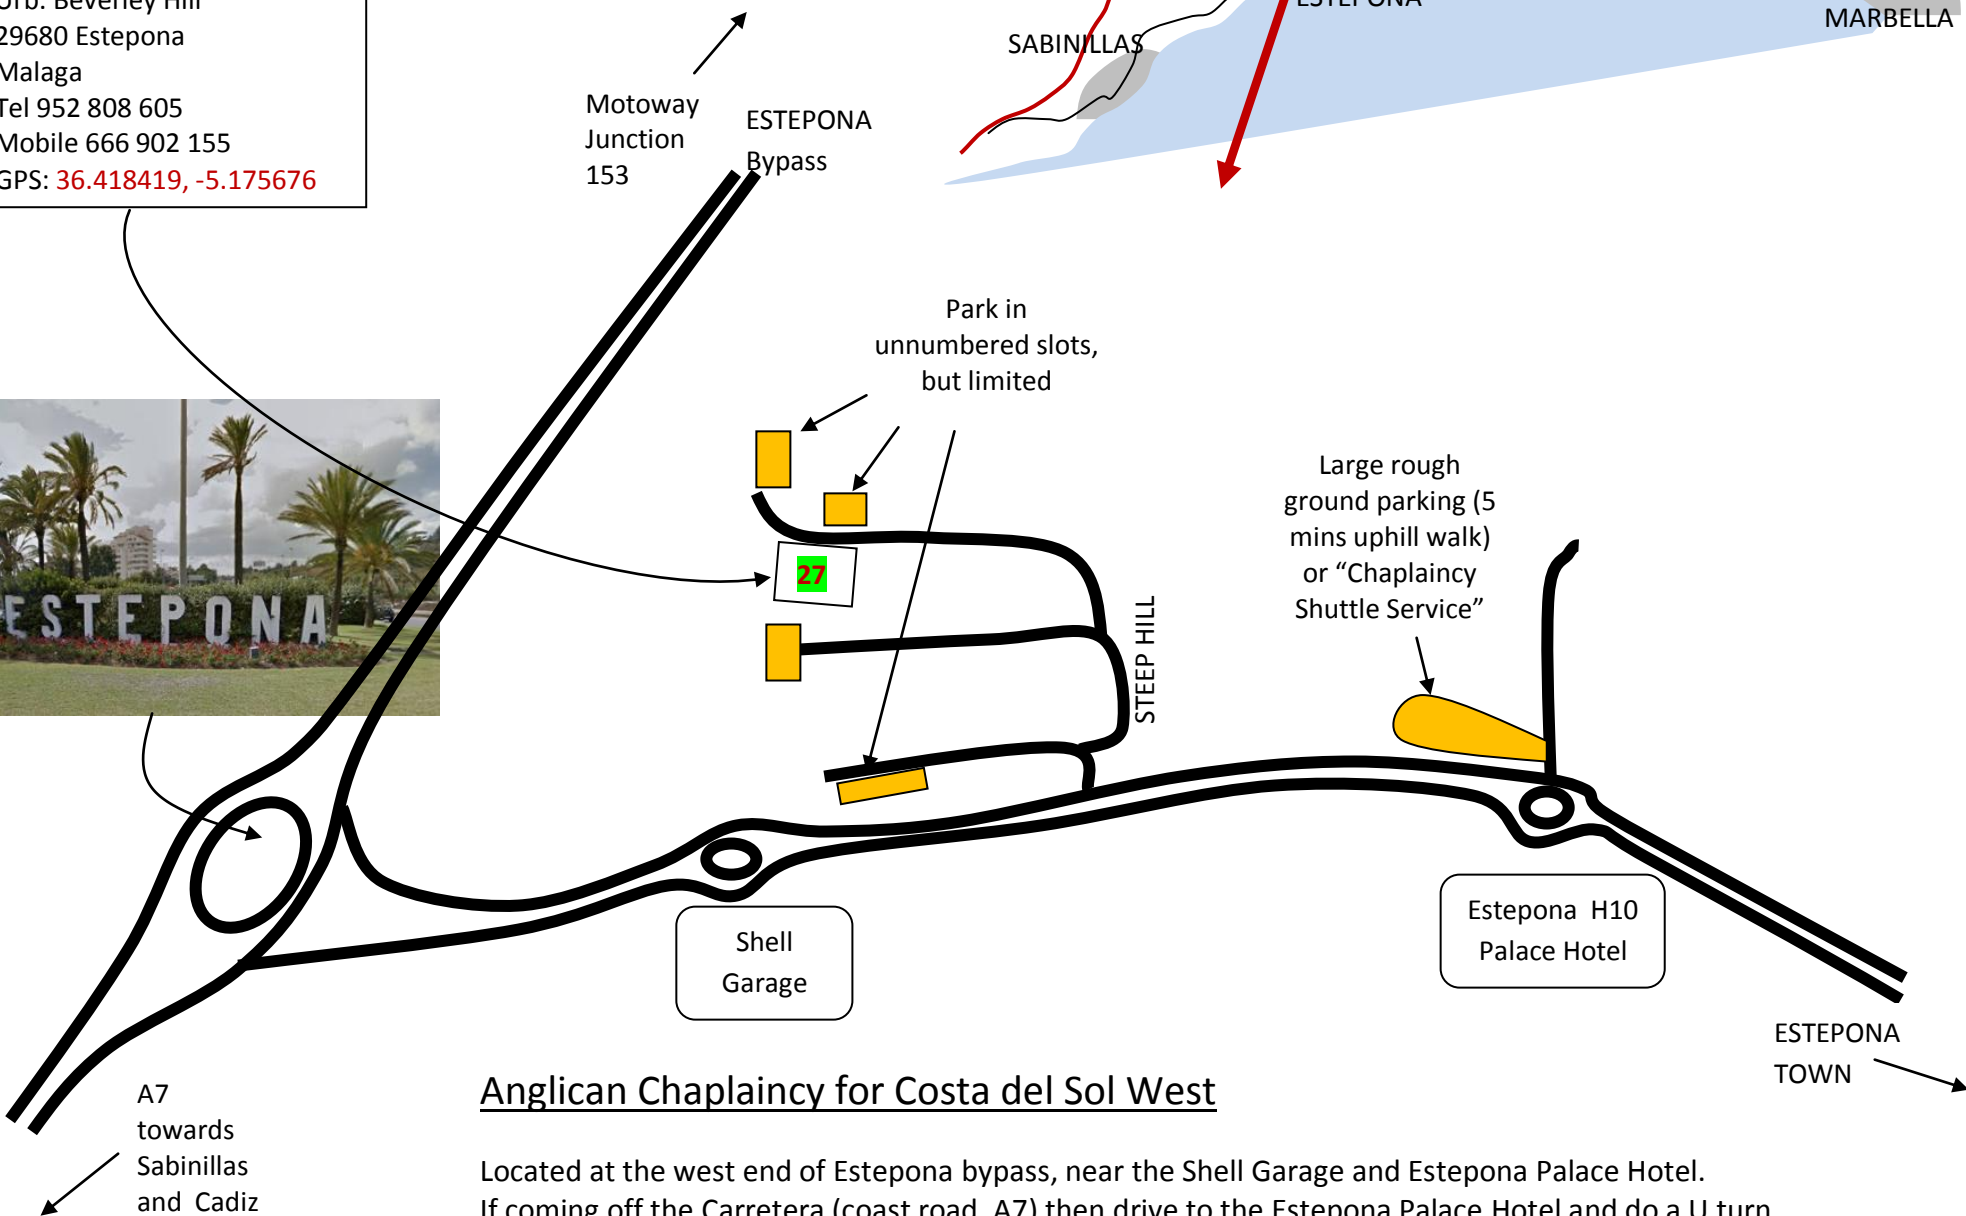

Chaplaincy House
 Calle Juan de Fuca 27
 Urb. Beverley Hill
 29680 Estepona
 Malaga
 Tel 952 808 605
 Mobile 666 902 155
 GPS: 36.418419, -5.175676

Anglican Chaplaincy for Costa del Sol West

Located at the west end of Estepona bypass, near the Shell Garage and Estepona Palace Hotel.
 If coming off the Carretera (coast road, A7) then drive to the Estepona Palace Hotel and do a U turn at the roundabout, then first on the right.